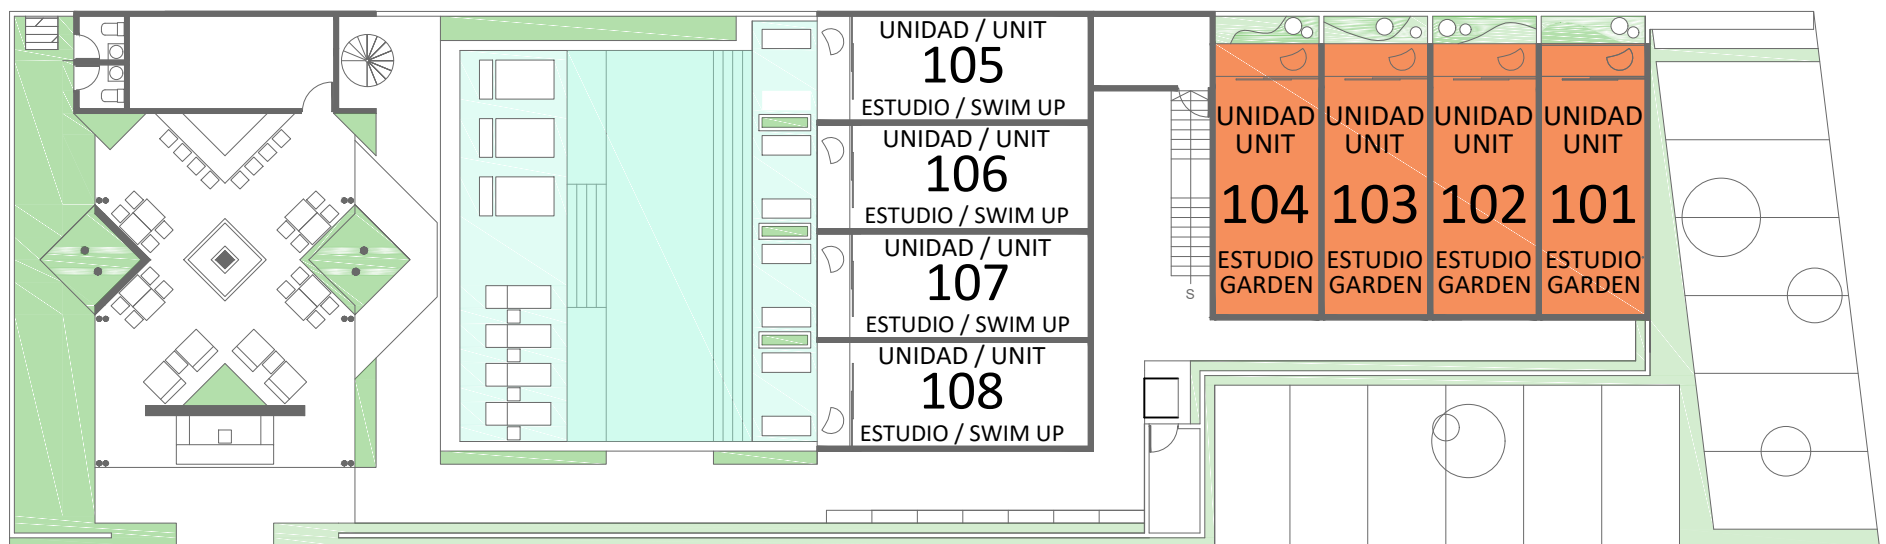

ESTUDIO GARDEN 31.81 m² / 342.39 ft²

Interior: 25.13 m² / 270.49 ft²

Terraza techada / Covered terrace: 3.34 m² / 35.95 ft²

Exterior: 3.34 m² / 35.95 ft²

UBICACION / LOCATION

PLANTA BAJA / GROUND FLOOR