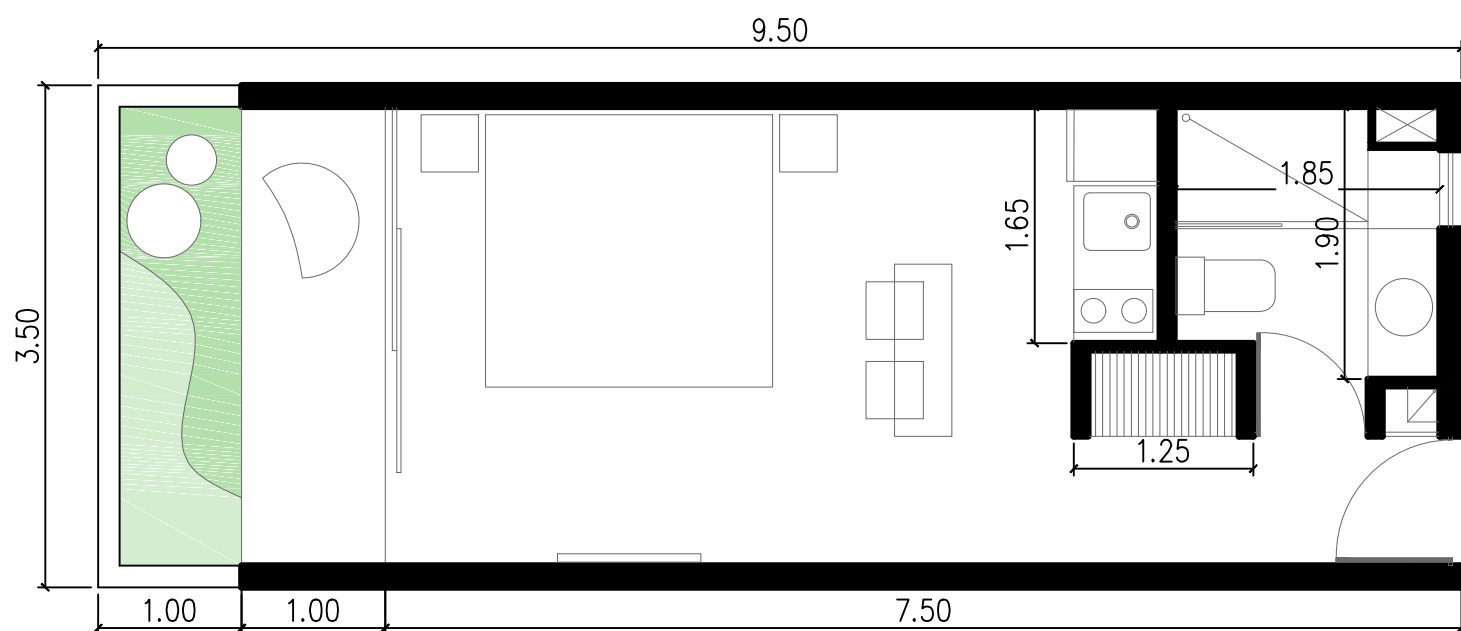

ESTUDIO GARDEN 31.81 m² / 342.39 ft²

Interior: 25.13 m² / 270.49 ft²

Terraza techada / Covered terrace: 3.34 m² / 35.95 ft²

Exterior: 3.34 m² / 35.95 ft²

UBICACION / LOCATION

PLANTA BAJA / GROUND FLOOR