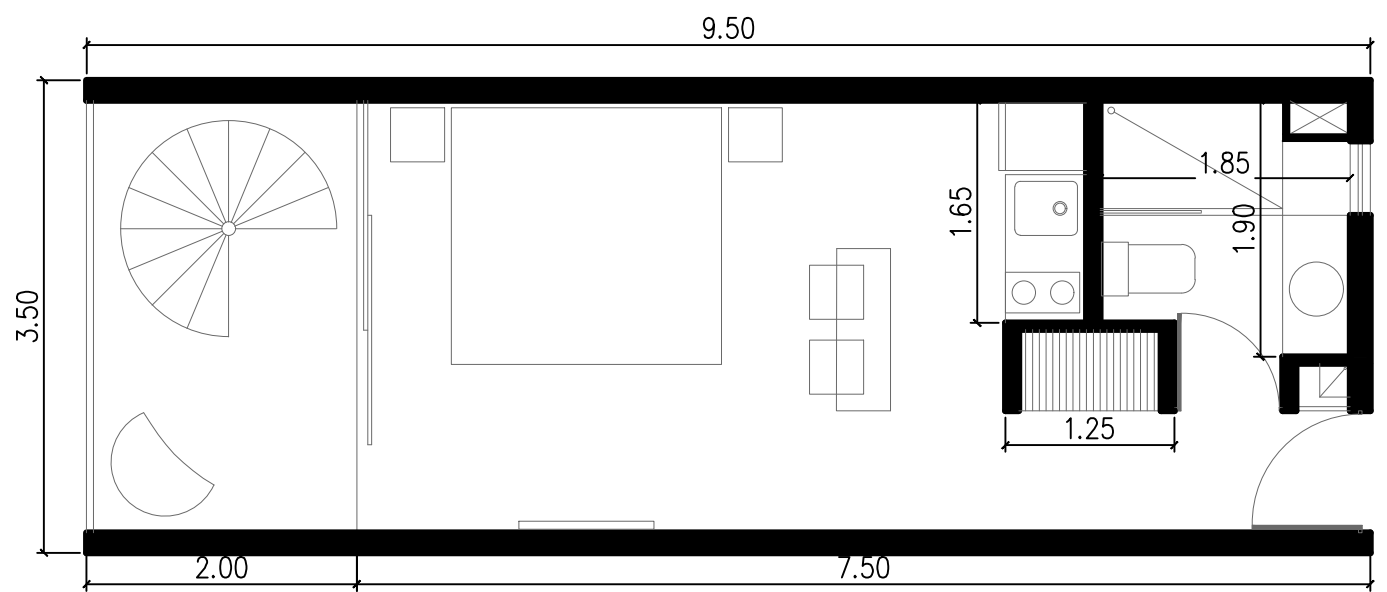

ESTUDIO PENTHOUSE 47.56 m²/511.93 ft²

Interior: 25.13 m² / 270.49 ft²

Terraza techada / Covered terrace: 6.69 m² / 72.01 ft²

Exterior: 15.74 m² / 169.42 ft²

PLANTA ALTA / TOP FLOOR

PLANTA BAJA / GROUND FLOOR