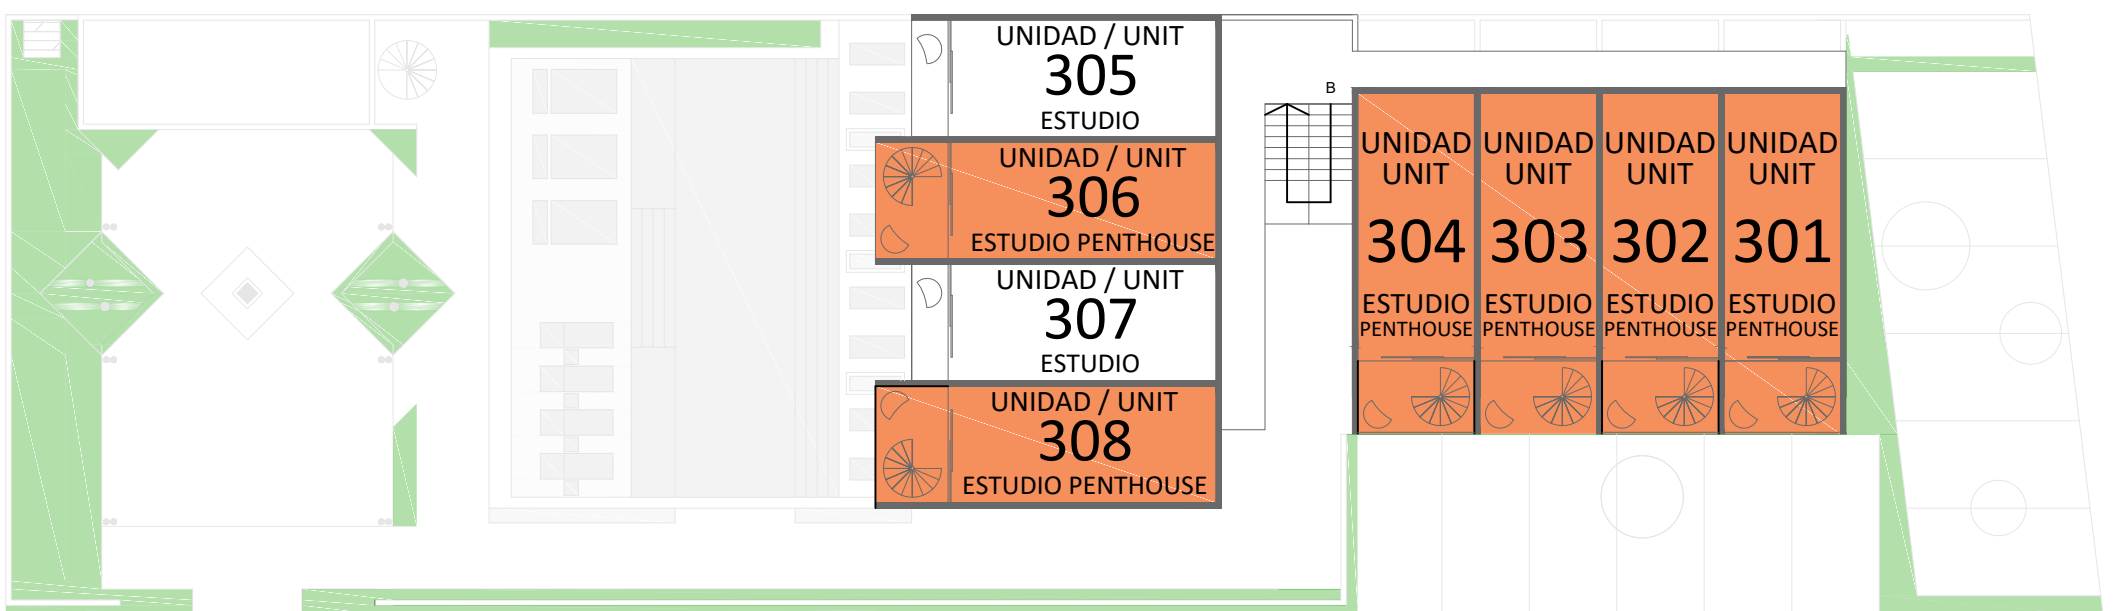

ESTUDIO PENTHOUSE 47.56 m²/511.93 ft²

Interior: 25.13 m² / 270.49 ft²

Terraza techada / Covered terrace: 6.69 m² / 72.01 ft²

Exterior: 15.74 m² / 169.42 ft²

PLANTA ALTA / TOP FLOOR

PLANTA BAJA / GROUND FLOOR

NIVEL DOS Y TRES / SECOND & THIRD LEVEL