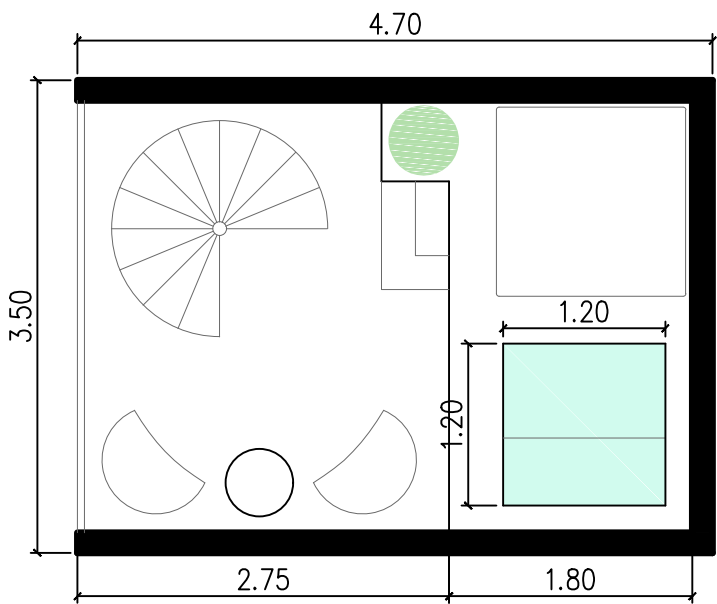

ESTUDIO PENTHOUSE 47.56 m²/511.93 ft²

Interior: 25.13 m² / 270.49 ft²

Terraza techada / Covered terrace: 6.69 m² / 72.01 ft²

Exterior: 15.74 m² / 169.42 ft²

PLANTA ALTA / TOP FLOOR

PLANTA BAJA / GROUND FLOOR