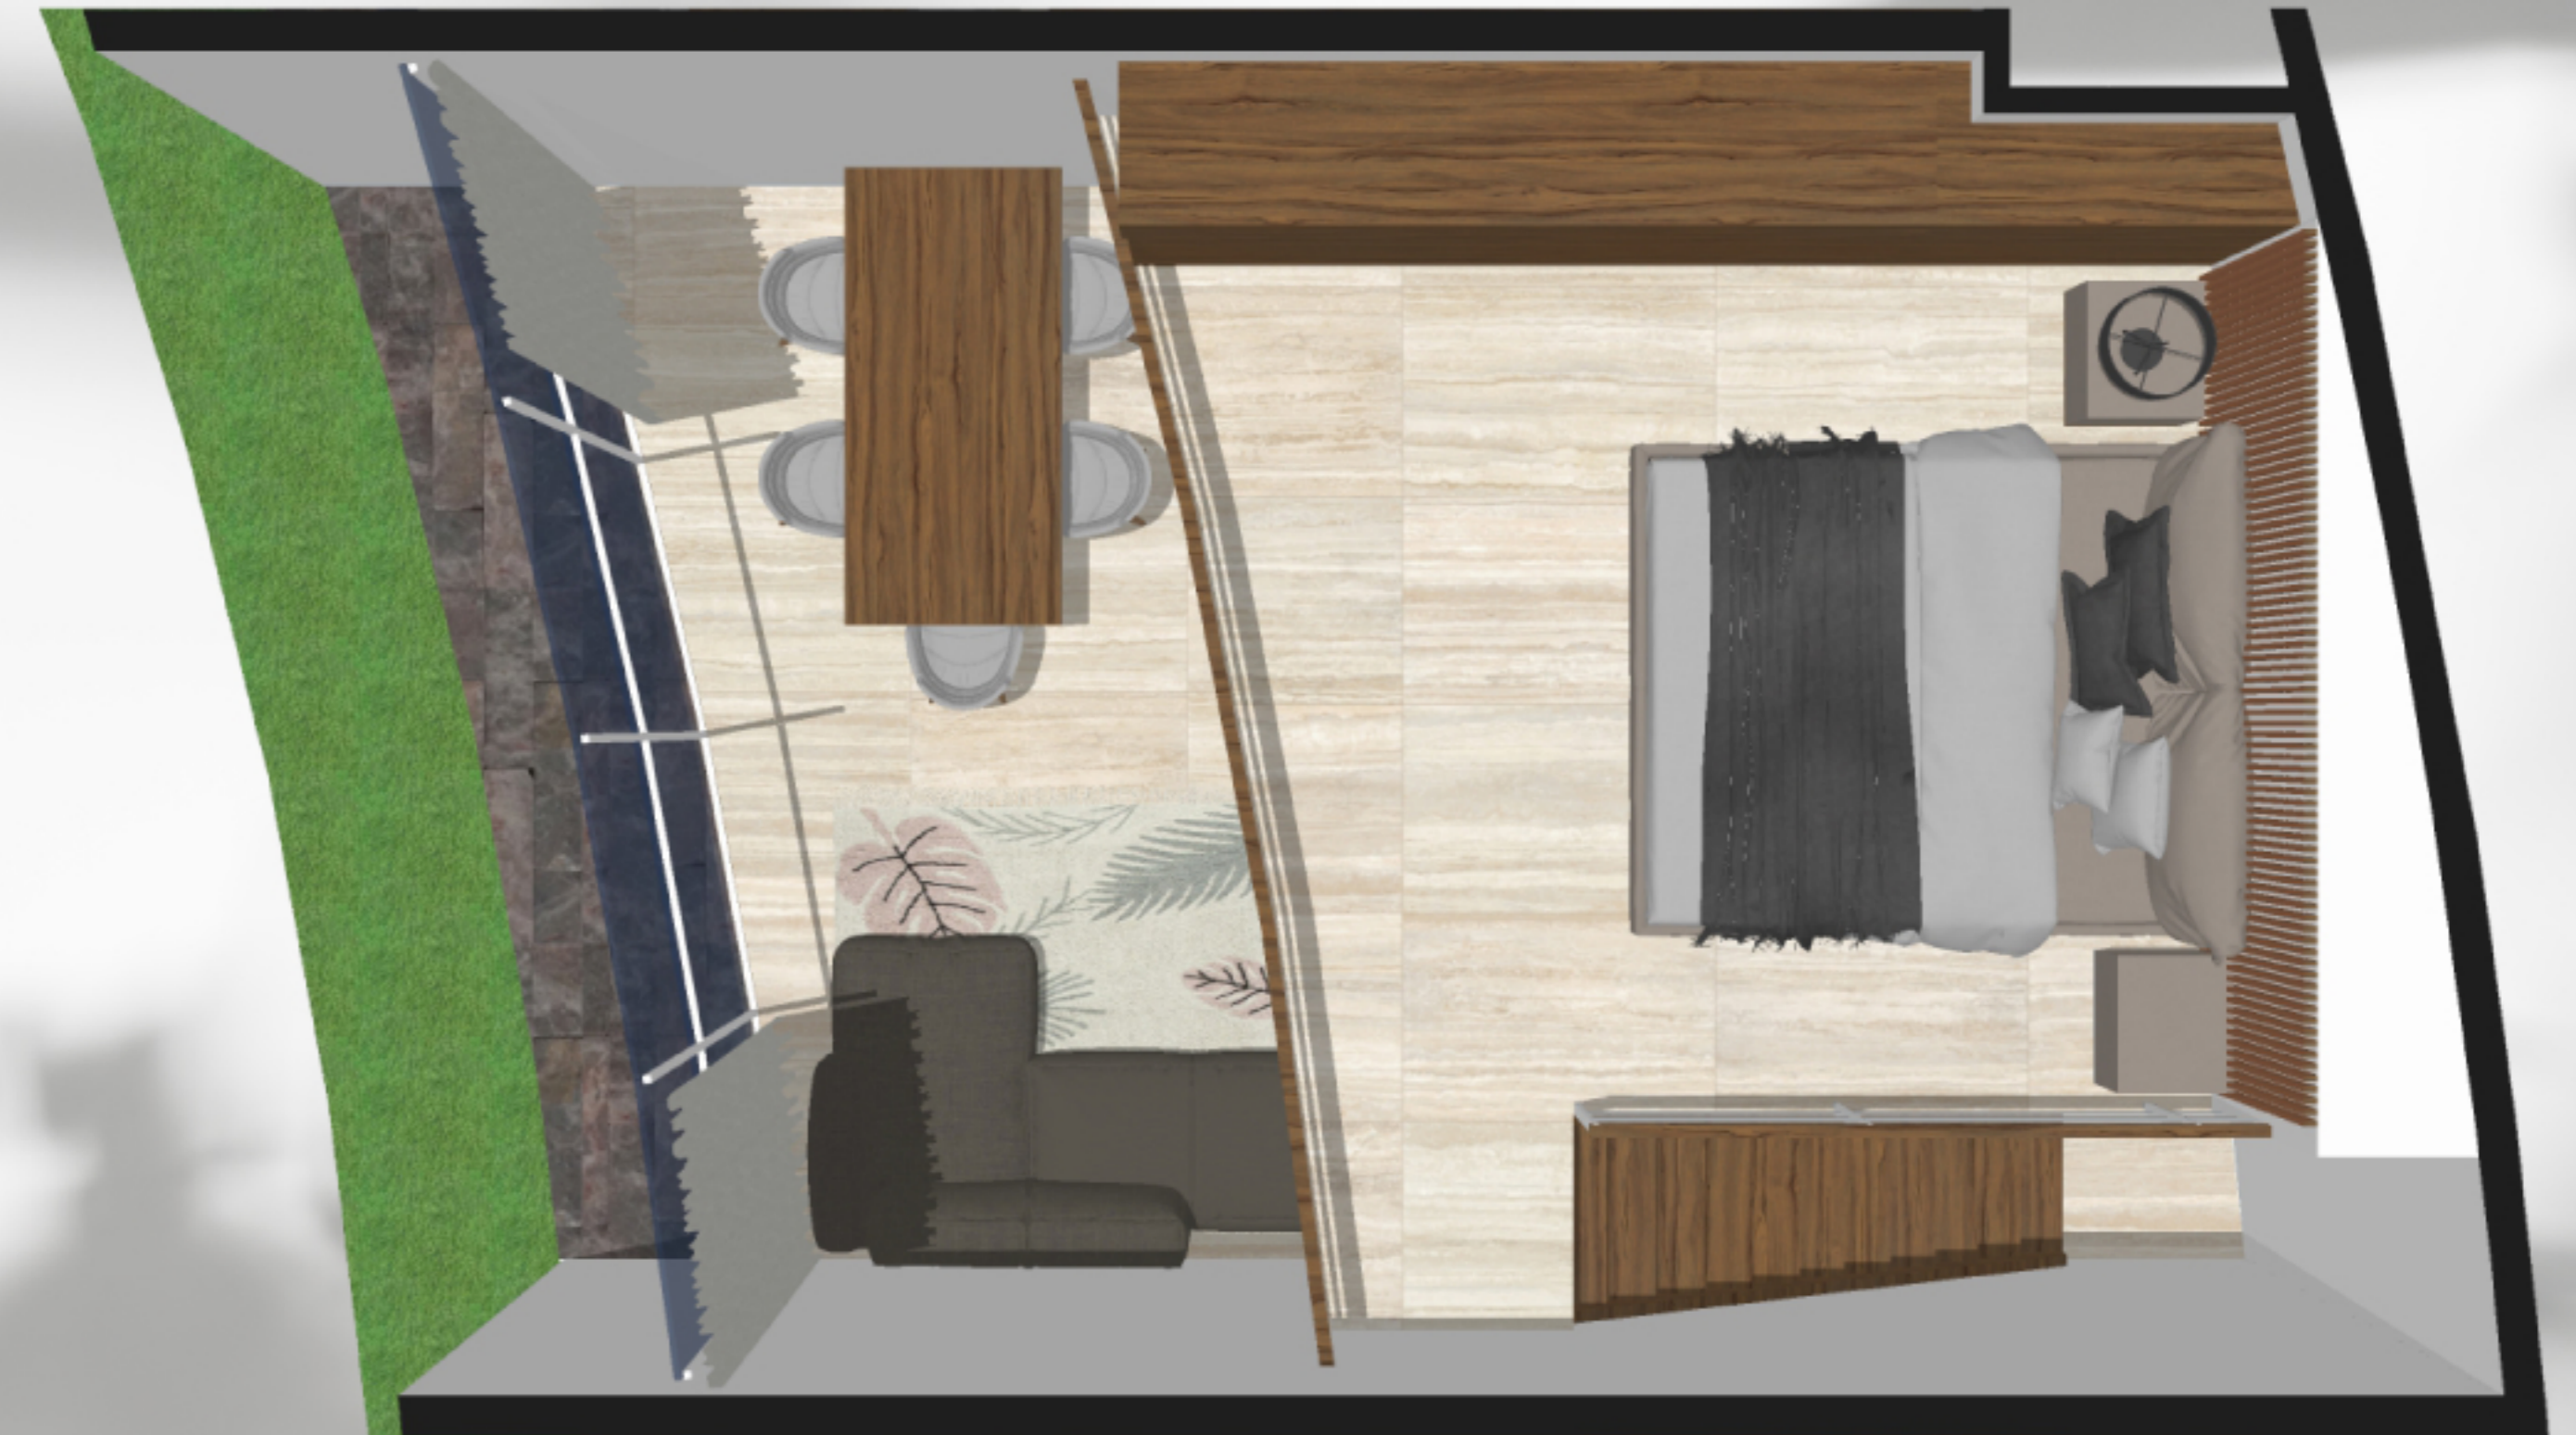

LOFT C

Ground Level

UNITS 002, 009, 013, 020, 024, 031

Bedroom 1 / Bathrooms 1 / Interior 51.96 m²

Terrace 5.12 m² / Area 57.08 m²

MISTIQ
Gardens