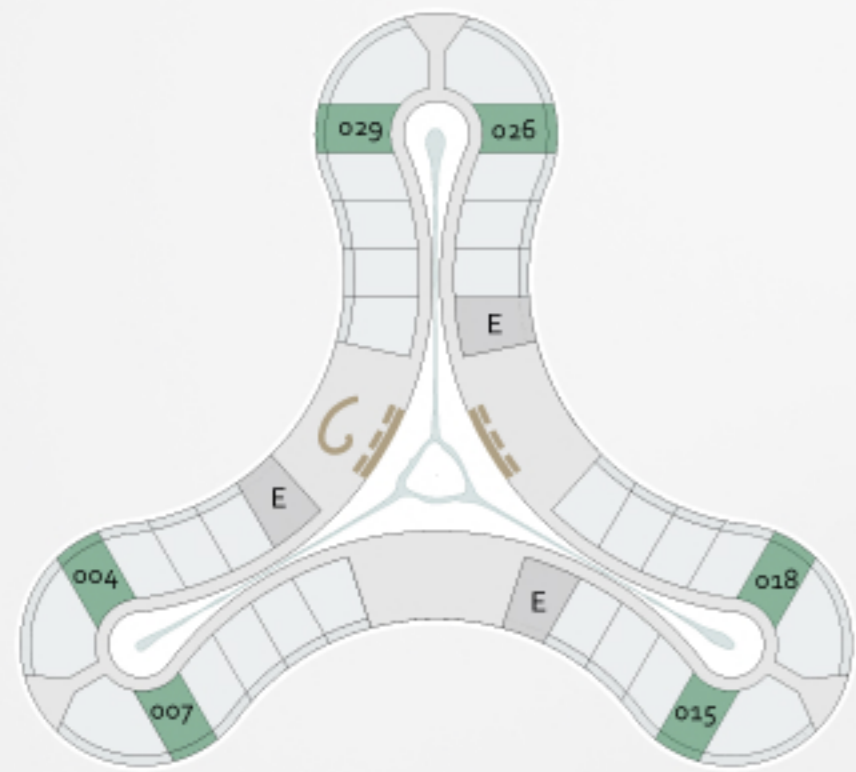

# LOFT E

Ground Level

UNITS 004, 007, 015, 018, 026, 029

Bedroom 1 / Bathrooms 1 / Interior 52.48 m<sup>2</sup>

Terrace 5.04 m<sup>2</sup> / Area 57.53 m<sup>2</sup>