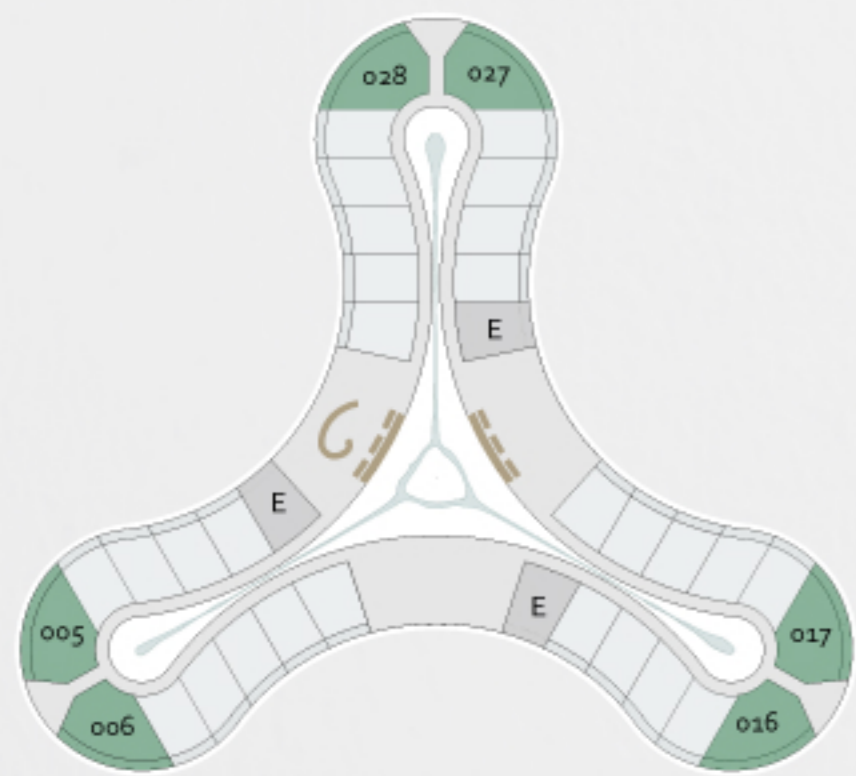

# ONE BED LOFT

Ground Level

UNITS 005, 006, 016, 017, 027, 028

Bedroom 1 / Bathrooms 1 / Interior 77.76 m<sup>2</sup>

Terrace 12.6 m<sup>2</sup> / Area 90.36 m<sup>2</sup>

MISTIQ  
*Gardens*