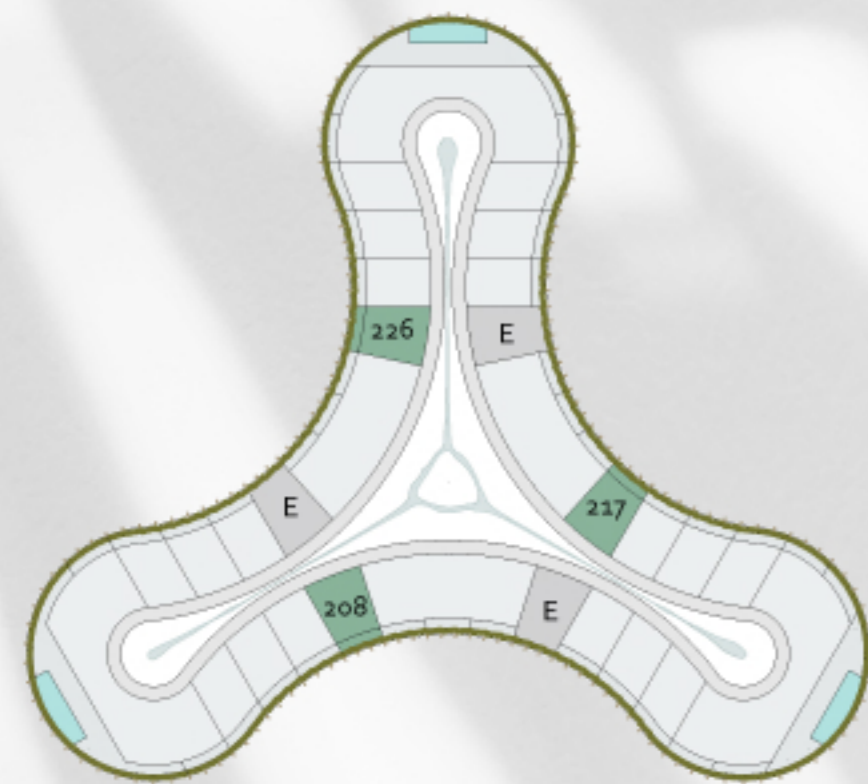

STUDIO A

Level 1
UNITS 108, 117, 126

Level 2
UNITS 208, 217, 226

Level 3
UNITS 305, 309, 314

Bedroom 1 / Bathrooms 1 / Interior 36.79m²
Terrace 7.38 m² / Area 44.17 m²

MISTIQ
Gardens