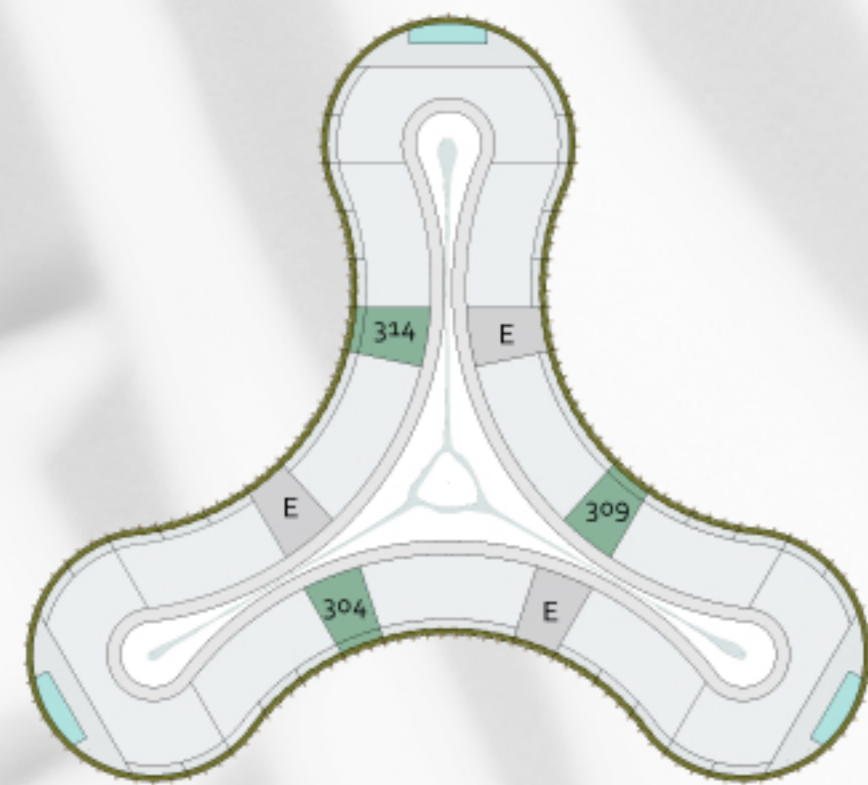

STUDIO A

Level 1
UNITS 108, 117, 126

Level 2
UNITS 208, 217, 226

Level 3
UNITS 305, 309, 314

Bedroom 1 / Bathrooms 1 / Interior 36.79m²
Terrace 7.38 m² / Area 44.17 m²

MISTIQ
Gardens