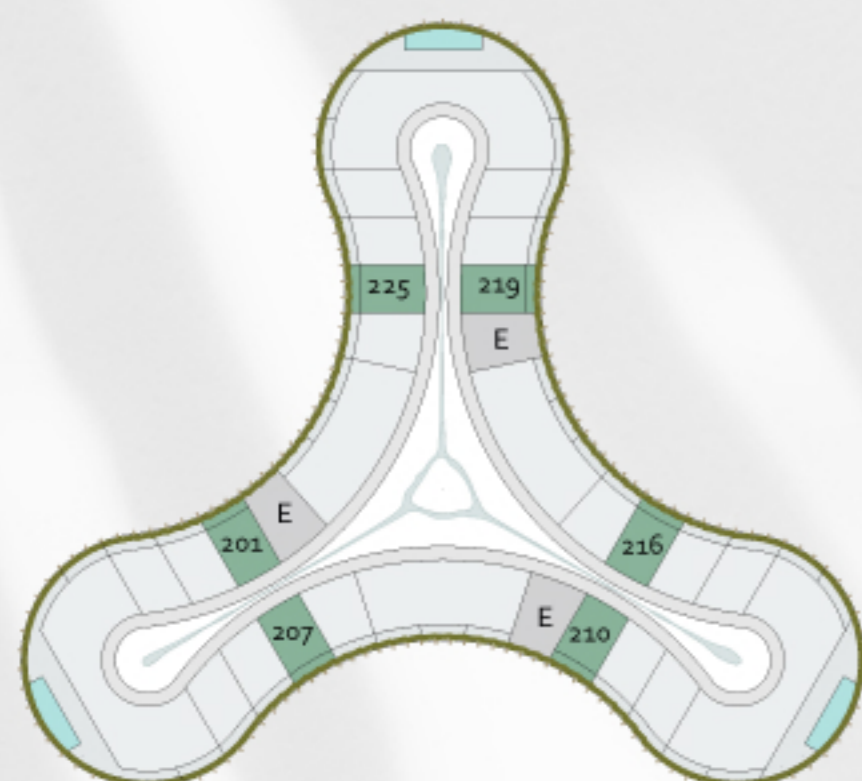

# STUDIO B

Level 1  
UNITS 101, 107,  
110, 116, 119, 125

Level 2  
UNITS 201, 207,  
210, 216, 219, 225

Bedroom 1 / Bathrooms 1 / Interior 33.60m<sup>2</sup>  
Terrace 8.01 m<sup>2</sup> / Area 41.61 m<sup>2</sup>