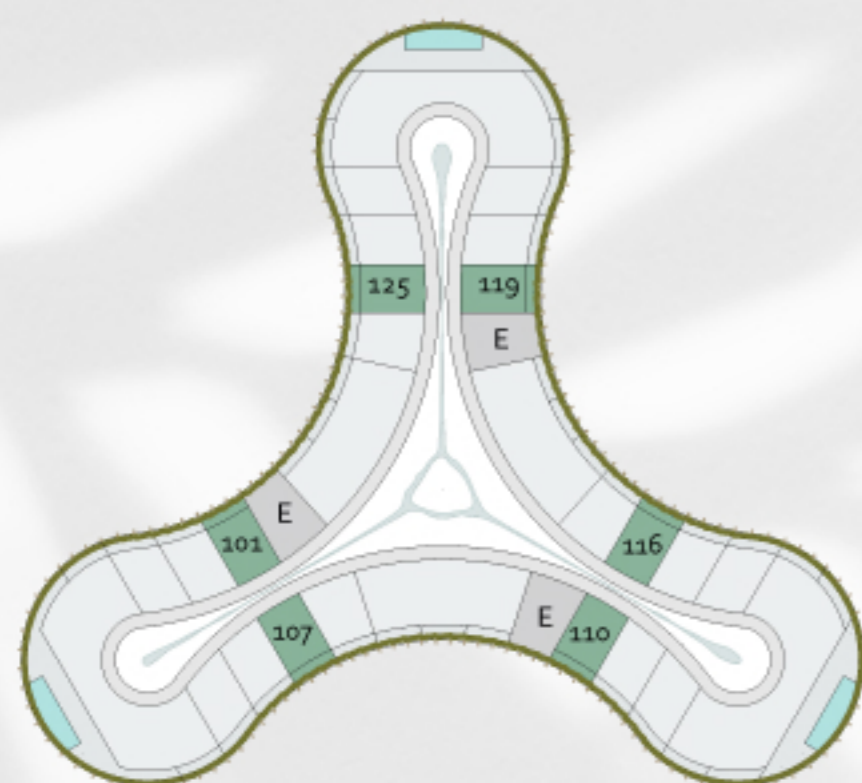

# STUDIO B

Level 1  
UNITS 101, 107,  
110, 116, 119, 125

Level 2  
UNITS 201, 207,  
210, 216, 219, 225

Bedroom 1 / Bathrooms 1 / Interior 33.60m<sup>2</sup>  
Terrace 8.01 m<sup>2</sup> / Area 41.61 m<sup>2</sup>