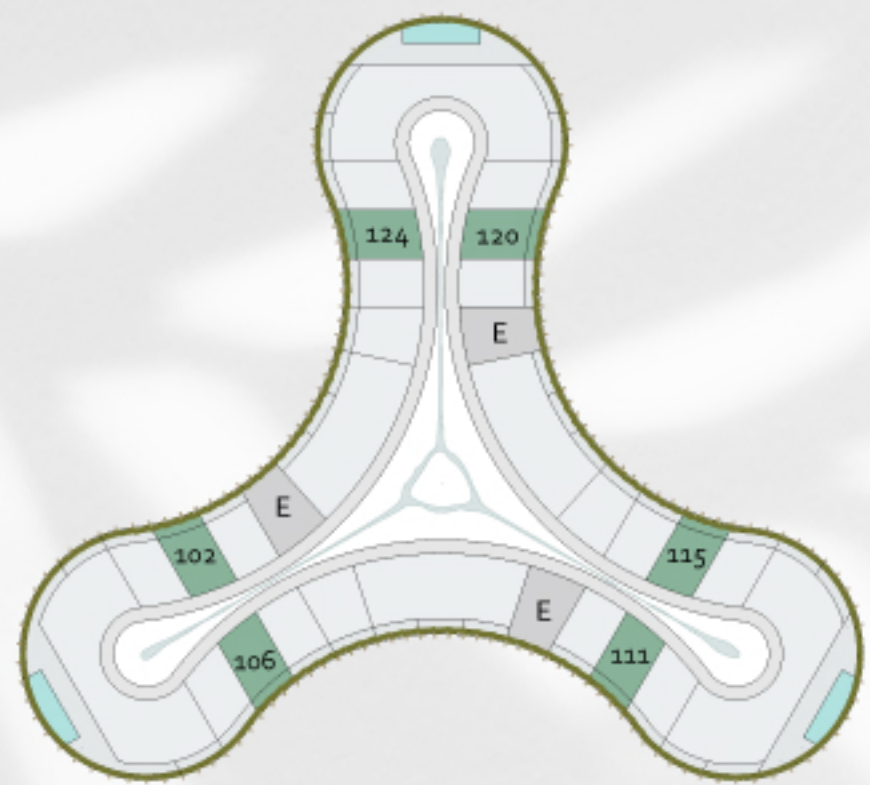

STUDIO C

Level 1
UNITS 102, 106,
111, 115, 120, 124

Level 2
UNITS 202, 206,
211, 215, 220, 224

Bedroom 1 / Bathrooms 1 / Interior 34.17 m²
Terrace 8.20 m² / Area 42.37 m²

MISTIQ
Gardens