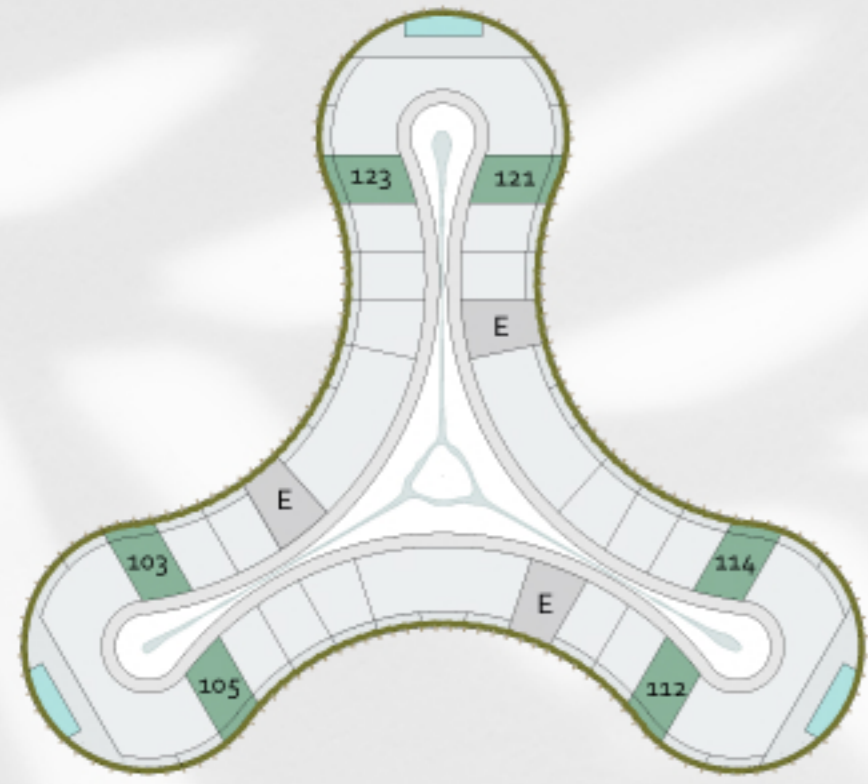

# STUDIO D

Level 1  
UNITS 103, 105,  
112, 114, 121, 123

Level 2  
UNITS 203, 205,  
212, 214, 221, 223

Bedroom 1 / Bathrooms 1 / Interior 35.46m<sup>2</sup>  
Terrace 8.42 m<sup>2</sup> / Area 43.88 m<sup>2</sup>