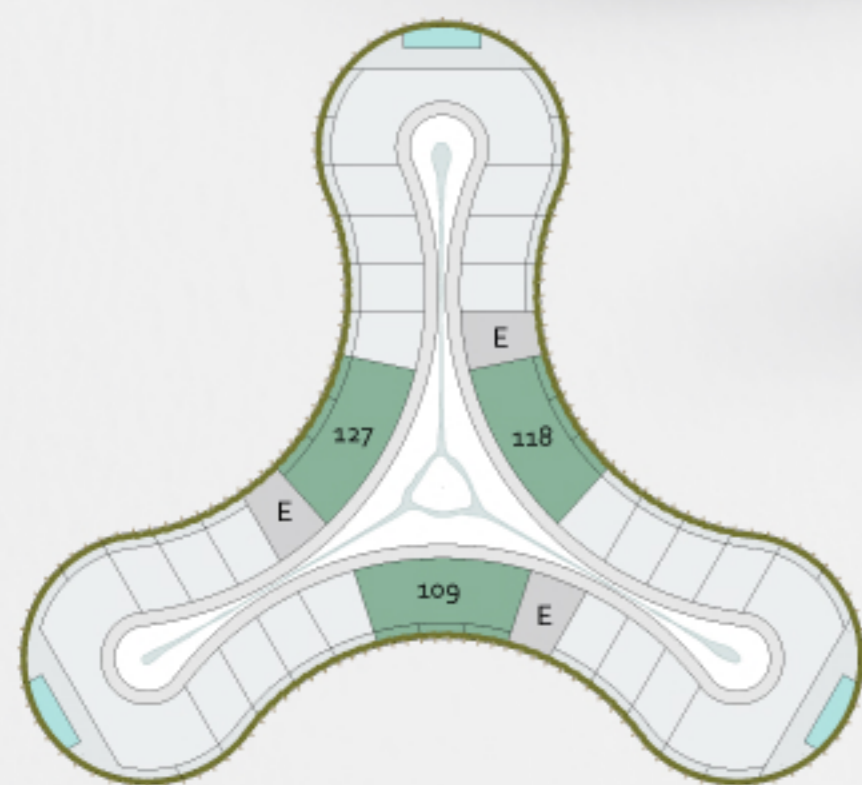

# TWO BED A

Level 1  
UNITS  
109, 118, 127

Level 2  
UNITS  
209, 218, 227

Level 3  
UNITS 305, 310, 315

Bedroom 2 / Bathrooms 2 / Interior 110.37 m<sup>2</sup>  
Terrace 22.14 m<sup>2</sup> / Area 132.5 m<sup>2</sup>