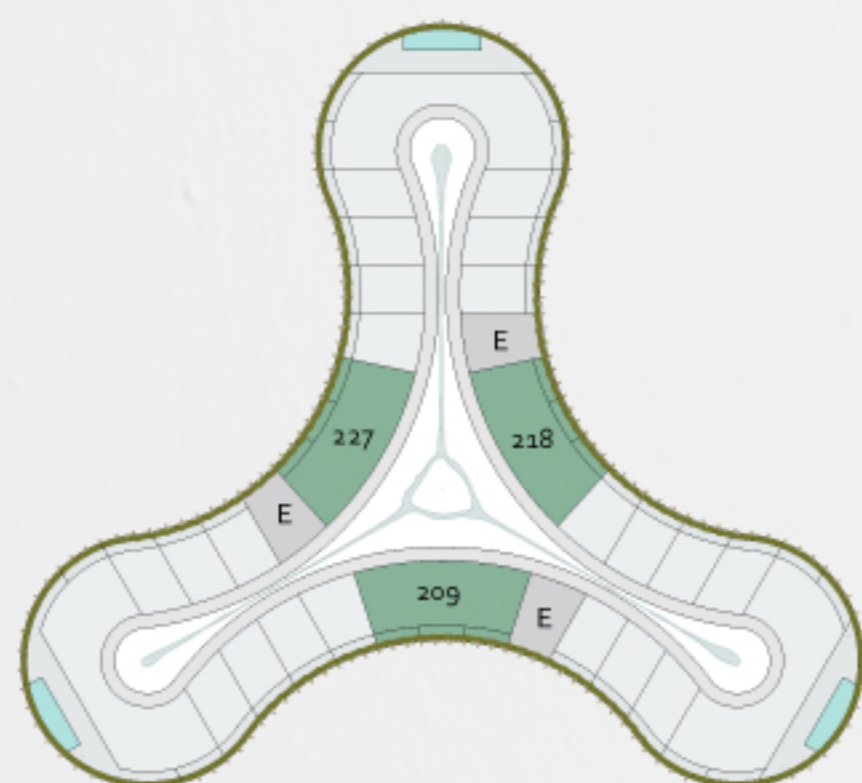

# TWO BED A

Level 1  
UNITS  
109, 118, 127

Level 2  
UNITS  
209, 218, 227

Level 3  
UNITS 305, 310, 315

Bedroom 2 / Bathrooms 2 / Interior 110.37 m<sup>2</sup>  
Terrace 22.14 m<sup>2</sup> / Area 132.5 m<sup>2</sup>