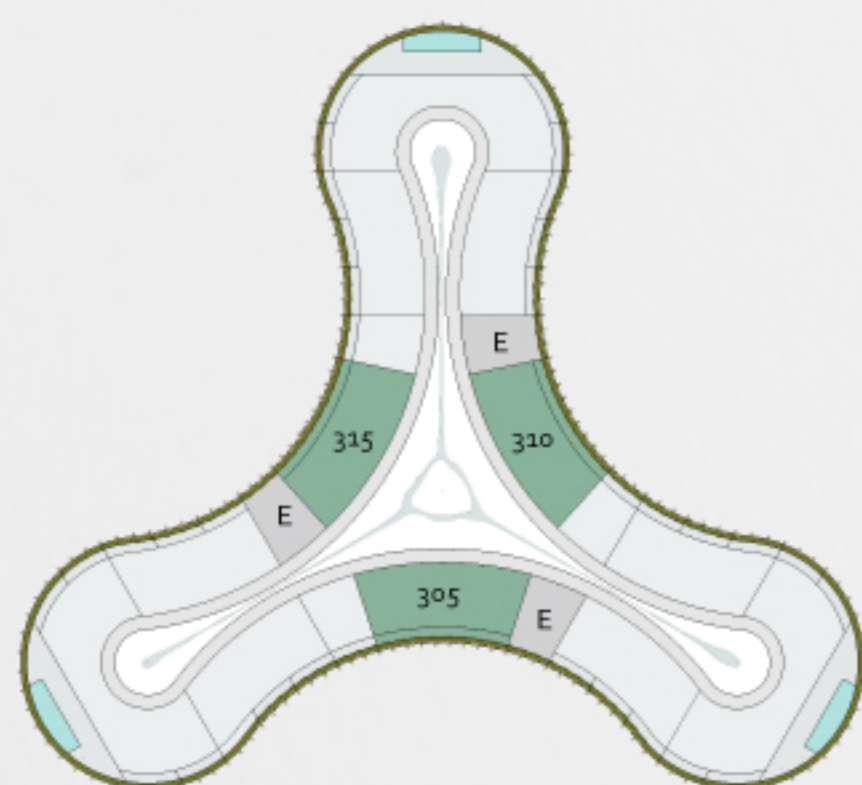

# TWO BED A

Level 1  
UNITS  
109, 118, 127

Level 2  
UNITS  
209, 218, 227

Level 3  
UNITS 305, 310, 315

Bedroom 2 / Bathrooms 2 / Interior 110.37 m<sup>2</sup>  
Terrace 22.14 m<sup>2</sup> / Area 132.5 m<sup>2</sup>