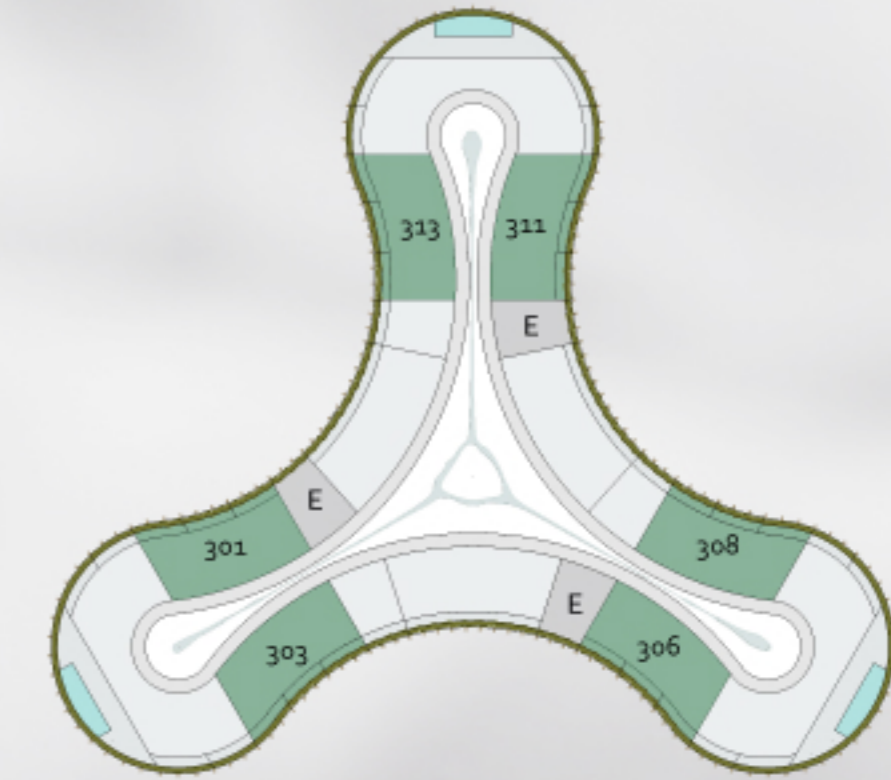

TWO BED B

Level 3
UNITS

301, 303, 306, 308, 311, 313

Bedroom 2 / Bathrooms 2

Interior 103.23 m² /

Terrace 24.64 m² /

Area 127.86 m² /

MISTIQ
Gardens