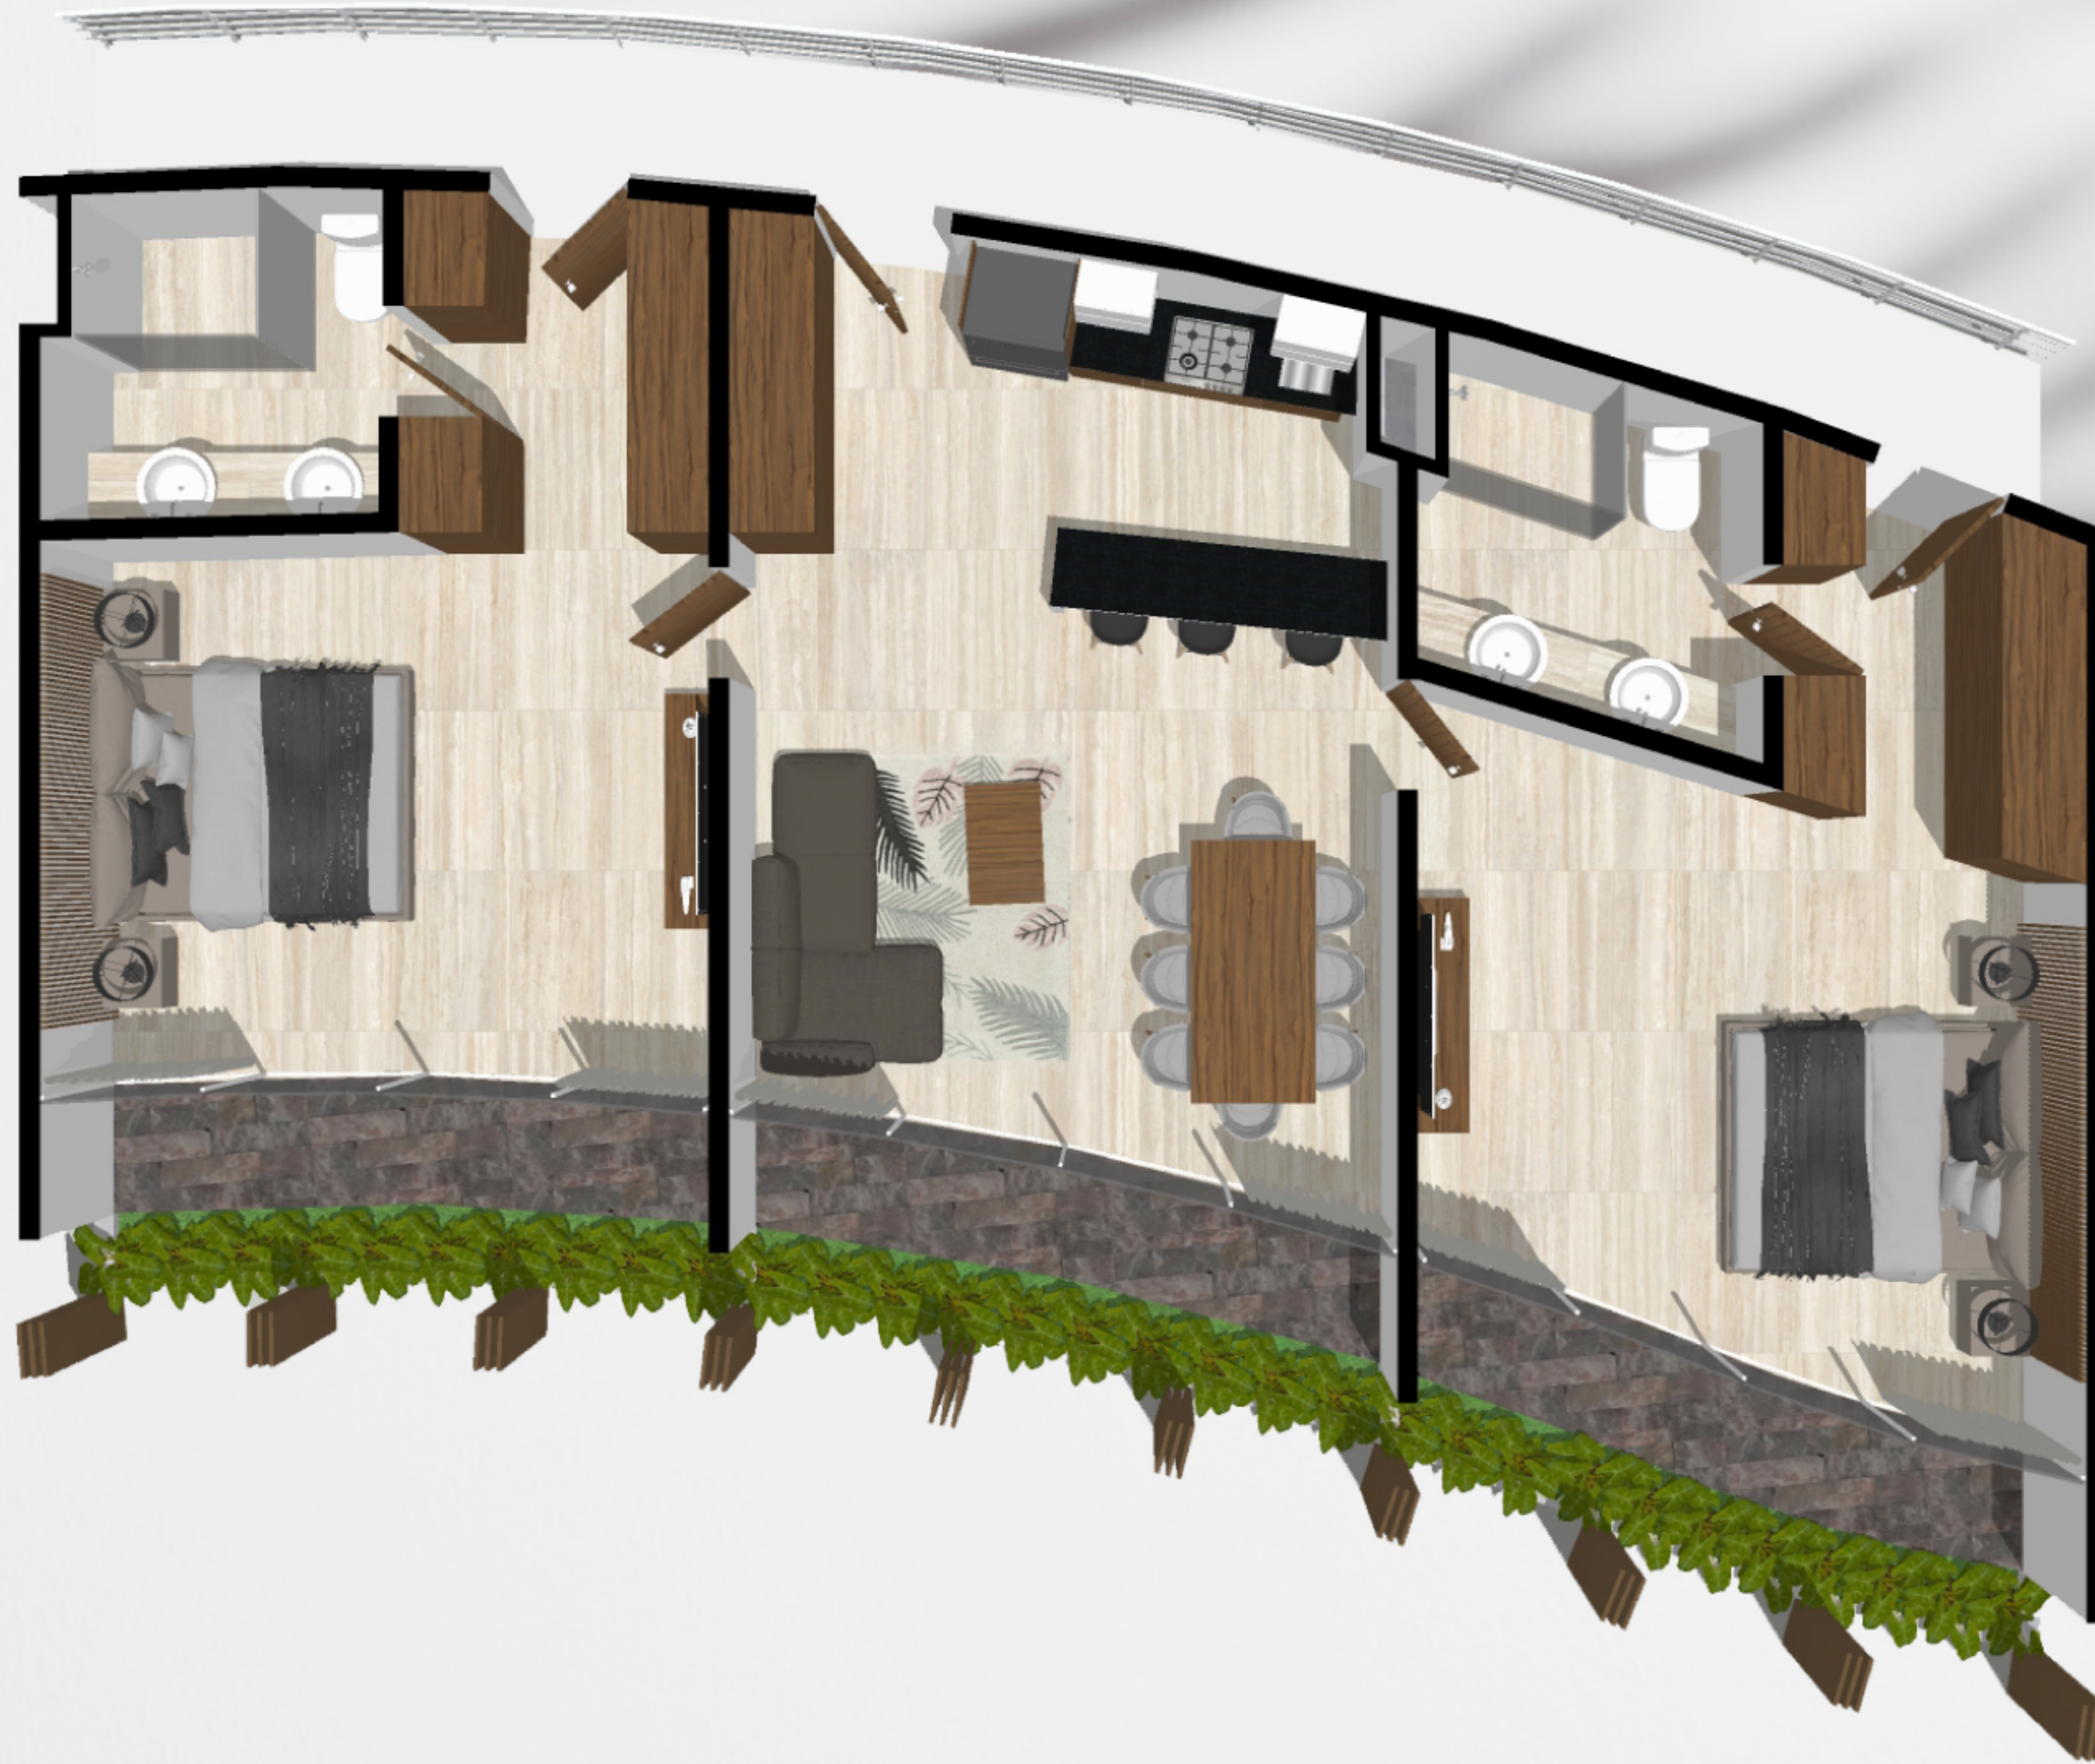

TWO BED B

Level 3
UNITS

301, 303, 306, 308, 311, 313

Bedroom 2 / Bathrooms 2

Interior 103.23 m² /

Terrace 24.64 m² /

Area 127.86 m² /

MISTIQ
Gardens