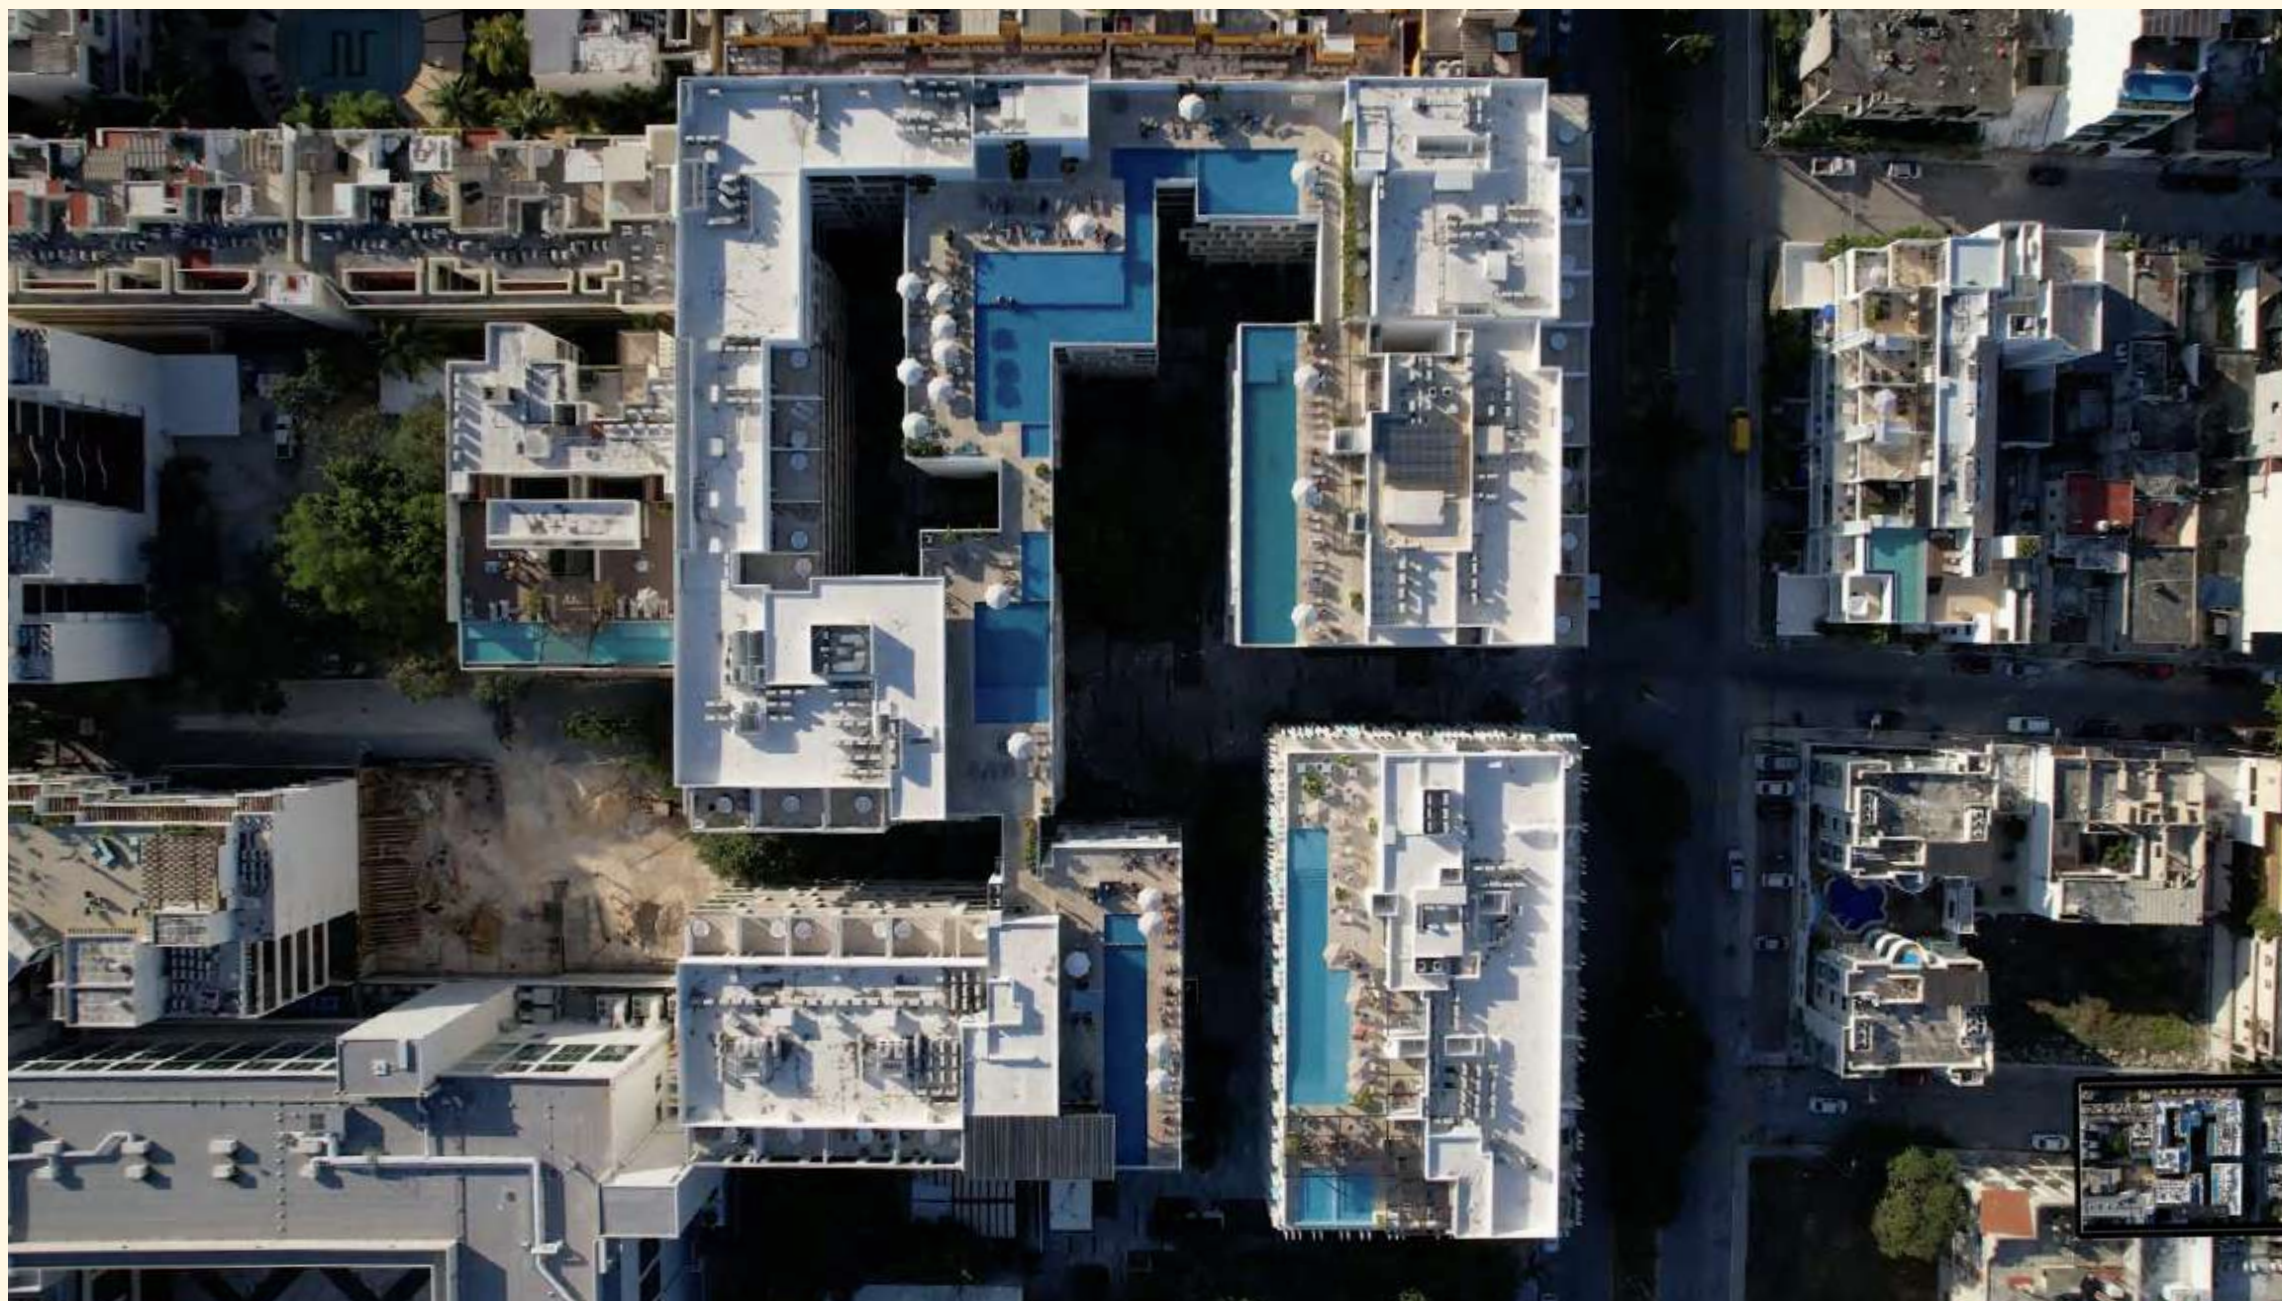

Q . R .

M X .

PLAYA DEL CARMEN

SERENADA . M X